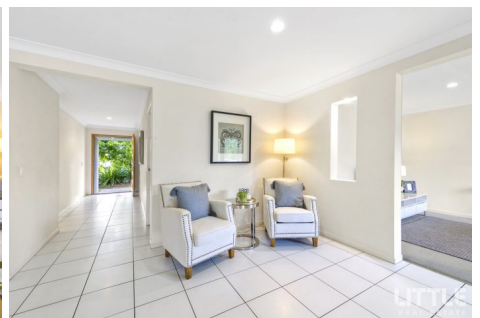

Offers over $739,000 considered

4

2

2

9 Bottletree Crescent MOUNT COTTON QLD