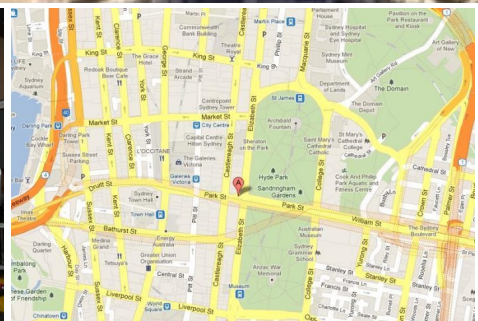

\$70 a week | 🏠 S 📄 1 🚗 1

📍 27 Park St SYDNEY NSW

\$70 a week

📍 27 Park St SYDNEY NSW

Centrally Located CBD security car space - Park Regis

Bond

Security car space located in Park Regis building - corner of Park and Castlereagh Street.