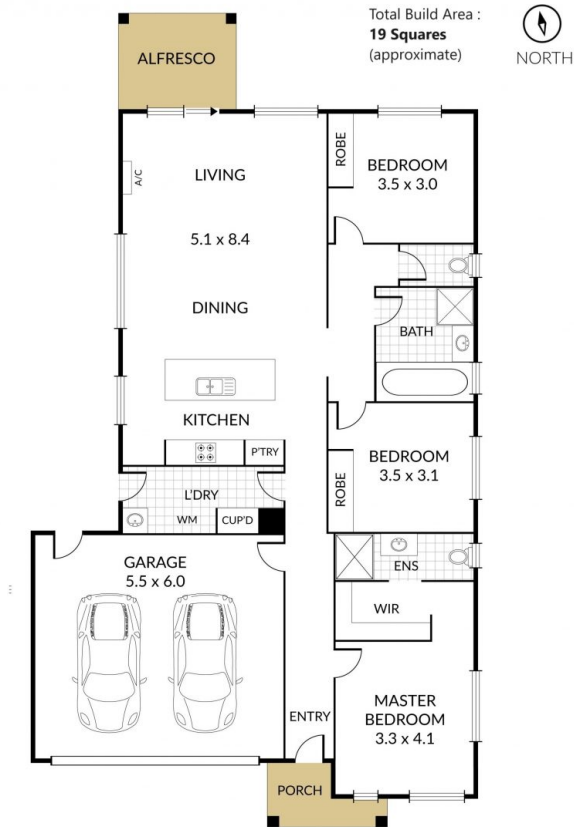

$580,000 - $620,000

3

2

2

8 Greenleaf Circuit TARNEIT VIC

NOTE: Every precaution has been taken to verify the accuracy of the above details. However, prospective purchasers are advised to make their own enquiries.